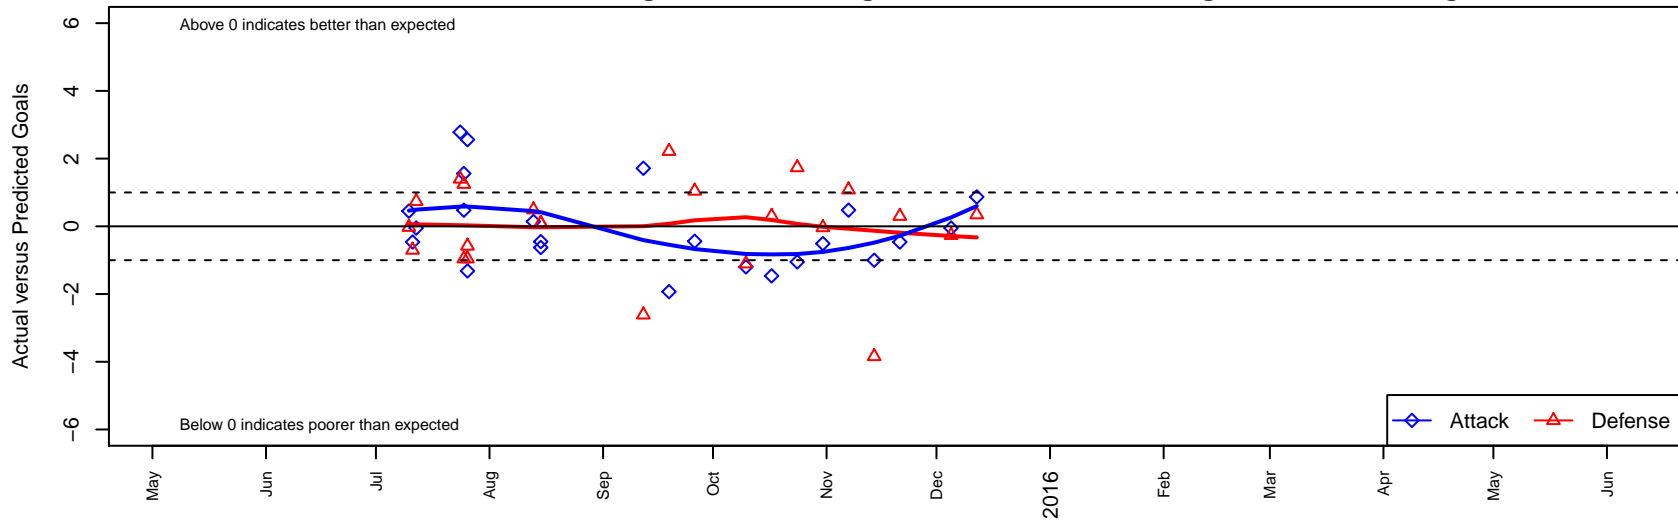

Crossfire Select Lopez B03

Crossfire Select SC
 Redmond, WA
 B03 total strength=371
 attack=0.34 defense=0.15
 fall league = NPSL Div 2 U12

alt names used:
 Crossfire Select B03 Lopez
 CROSSFIRE SELECT B03 LOPEZ (WA)
 Crossfire Select B03 Lopez
 Crossfire Select B03 Lopez

Venues played:
 2015 Seattle United Cup BU12 Silver
 2015 Crossfire Select BU12 Bronze
 2015 Bigfoot Group B U12
 2015 NPSL Division 2 U12

Crossfire Select Lopez B03
 Dots are actual minus expected GF (blue circles) and GA (red triangles).
 Blue line is smoothed change in attack strength. Red is smoothed change in defense strength.

**attack and defense variance (black dot)
relative to other teams
and top 10 in region**

**attack and defense rating
relative to others at age
and all opponents in last 13 months**

Performance relative to 13 month average