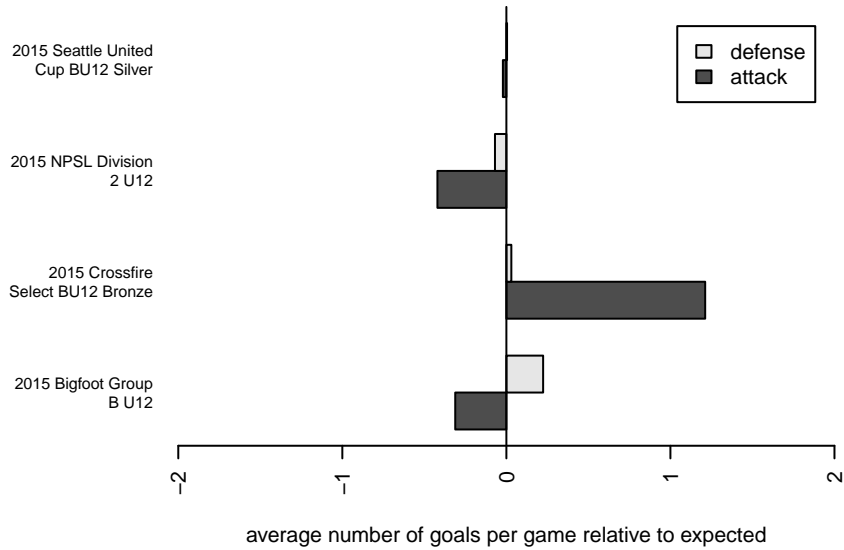

Crossfire Select Lopez B03

Crossfire Select SC
 Redmond, WA
 B03 total strength=371
 attack=0.34 defense=0.15
 fall league = NPSL Div 2 U12

alt names used:
 Crossfire Select B03 Lopez
 CROSSFIRE SELECT B03 LOPEZ (WA)
 Crossfire Select B03 Lopez
 Crossfire Select B03 Lopez

Venues played:
 2015 Seattle United Cup BU12 Silver
 2015 Crossfire Select BU12 Bronze
 2015 Bigfoot Group B U12
 2015 NPSL Division 2 U12

Crossfire Select Lopez B03
 Dots are actual minus expected GF (blue circles) and GA (red triangles).
 Blue line is smoothed change in attack strength. Red is smoothed change in defense strength.

**attack and defense variance (black dot)
relative to other teams
and top 10 in region**

**attack and defense rating
relative to others at age
and all opponents in last 13 months**

Performance relative to 13 month average