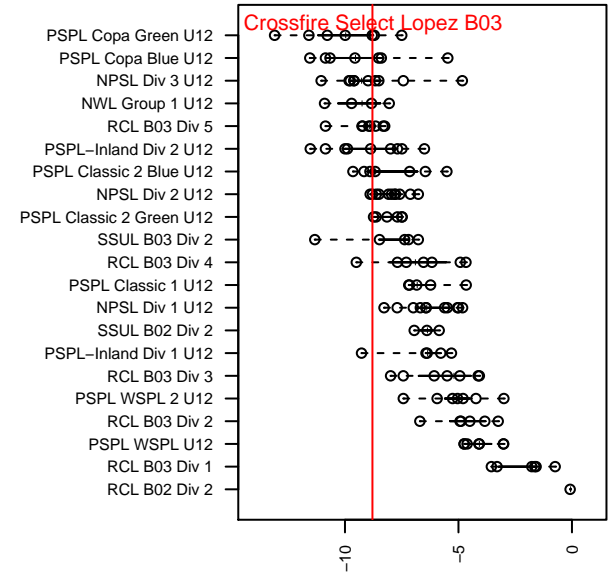

Crossfire Select Lopez B03

Crossfire Select SC
 Redmond, WA
 B03 total strength=371
 attack=0.34 defense=0.15
 fall league = NPSL Div 2 U12

alt names used:
 Crossfire Select B03 Lopez
 CROSSFIRE SELECT B03 LOPEZ (WA)
 Crossfire Select B03 Lopez
 Crossfire Select B03 Lopez

Venues played:
 2015 Seattle United Cup BU12 Silver
 2015 Crossfire Select BU12 Bronze
 2015 Bigfoot Group B U12
 2015 NPSL Division 2 U12

Crossfire Select Lopez B03
 Dots are actual minus expected GF (blue circles) and GA (red triangles).
 Blue line is smoothed change in attack strength. Red is smoothed change in defense strength.

**attack and defense variance (black dot)
relative to other teams
and top 10 in region**

**attack and defense rating
relative to others at age
and all opponents in last 13 months**

Performance relative to 13 month average