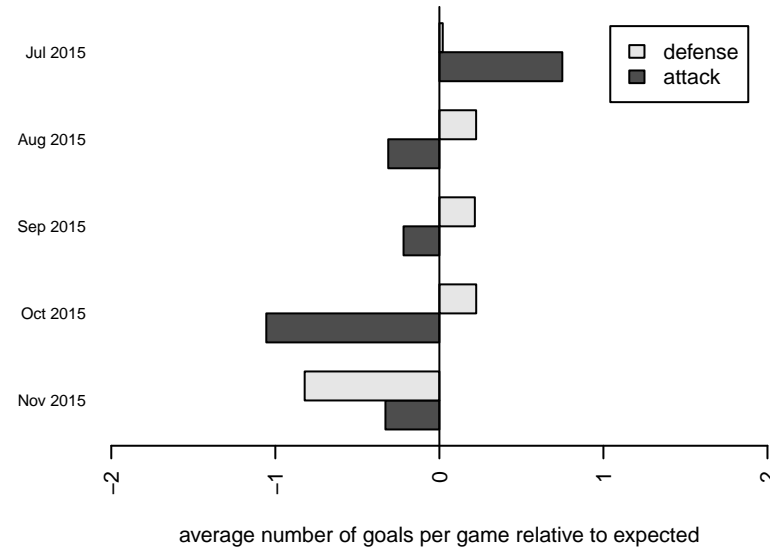

Performance relative to 13 month average