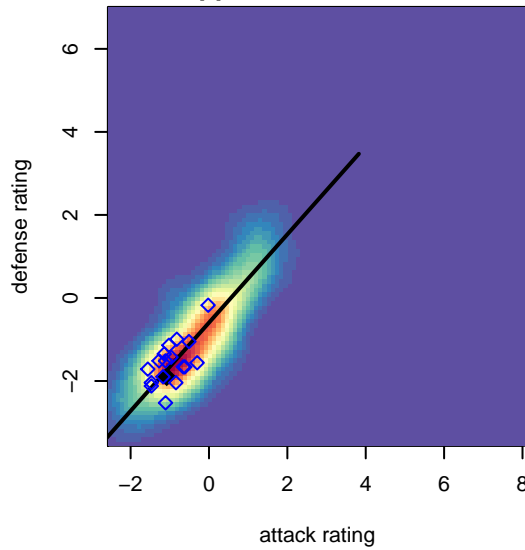

Crossfire Select Lopez B03

Crossfire Select SC
 Redmond, WA
 B03 total strength=371
 attack=0.34 defense=0.15
 fall league = NPSL Div 2 U12

alt names used:
 Crossfire Select B03 Lopez
 CROSSFIRE SELECT B03 LOPEZ (WA)
 Crossfire Select B03 Lopez
 Crossfire Select B03 Lopez

Venues played:
 2015 Seattle United Cup BU12 Silver
 2015 Crossfire Select BU12 Bronze
 2015 Bigfoot Group B U12
 2015 NPSL Division 2 U12

Crossfire Select Lopez B03
 Dots are actual minus expected GF (blue circles) and GA (red triangles).
 Blue line is smoothed change in attack strength. Red is smoothed change in defense strength.

**attack and defense variance (black dot)
relative to other teams
and top 10 in region**

**attack and defense rating
relative to others at age
and all opponents in last 13 months**

Performance relative to 13 month average